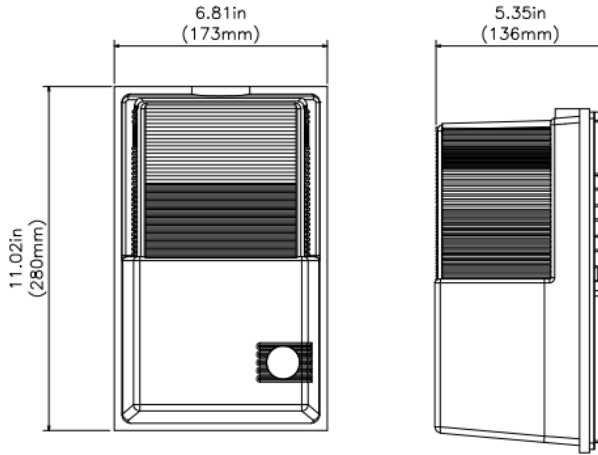

## Specifications:

ITEM	SPECIFICATION	KLWPMN030
GENERAL PERFORMANCE	Power Consumption(W)	28.8W
	Lumens Delivered (Im)	2800Im
	Efficacy (lm/W)	95lm/W
	CRI	>70
	Color Temperature	3000K/4000K/5000K
	L70	More than 50,000 hours
ELECTRICAL	Power Factor	0.98 at 120VAC 0.90 at 277VAC
	Input Voltage	120-277VAC
PHYSICAL	Housing	Die-cast aluminum body (Bronze/Black) & Polycarbonate diffuser
	Installation	Recessed outlet box or wall surface
	Operating Temperature	-30°C up to 50°C (-22°F up to 122°F)
CERTIFICATION	Environment	Suitable for damp/wet locations
	Warranty	5 years
	Certification	ETL/cETL

KLWPMN030:

G/W: 23.50kgs (51.80lbs) /12pcs, Carton Dimension: 66cm\*65cm\*39cm /12pcs

## Dimension: (mm/in)